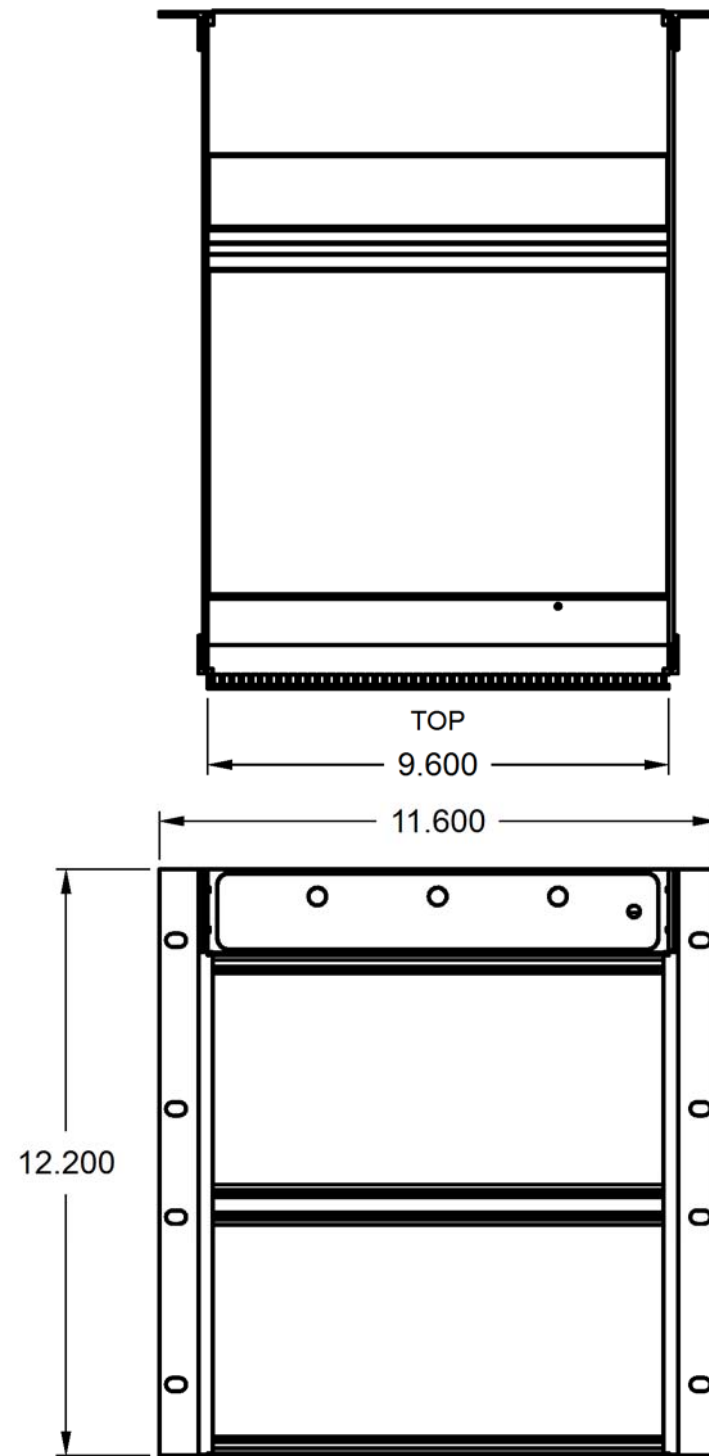

BACK

FRONT

RIGHT

	<b>Department of Physics &amp; Astronomy</b>		
	Electronics Lab 6224 Agricultural Road, Vancouver BC V6T-1Z1 Canada		
Quantity: 1	DATE	2007-2-19	DRAWING BY: T. Felton
Material:	TITLE <b>MCEv2 Narrow Box</b>		
Finish:	Dimensions		
Revision:	ACCOUNT	HHKK	DWG # MEC-C580-154